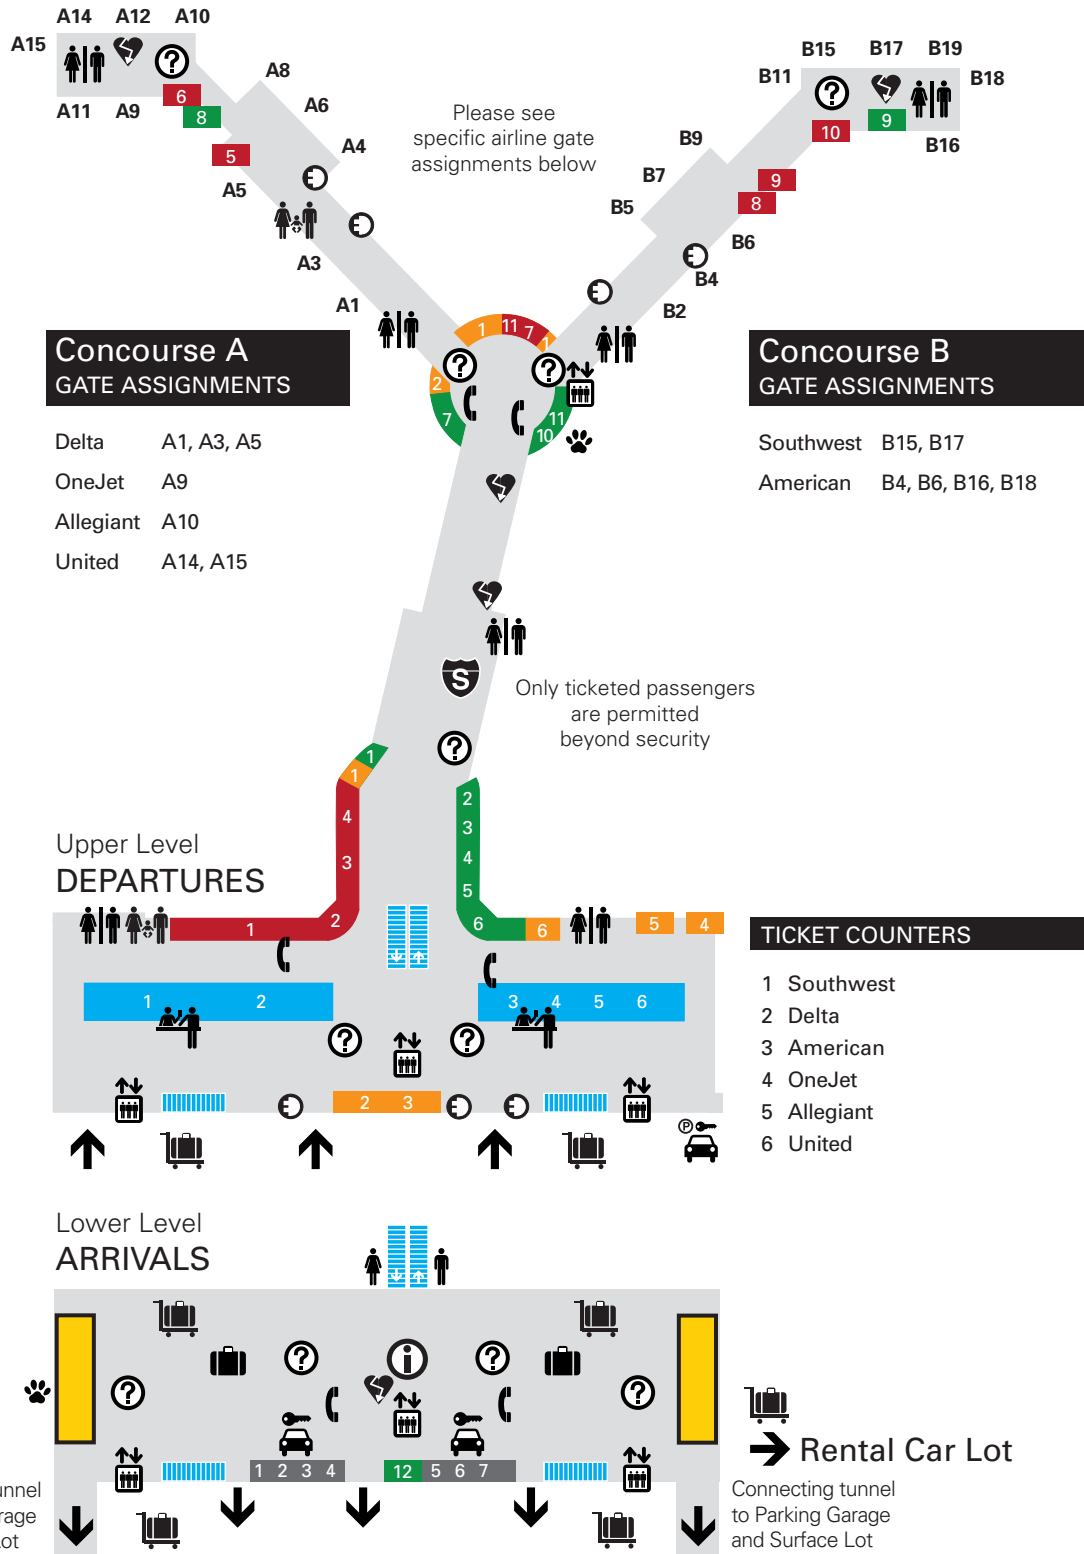

Louisville International Airport Terminal Map

Key

- Flight Information
- Information Center
- Baggage Claim
- Baggage Carts
- Security Checkpoint
- Automatic Electronic Defibrillator
- Restrooms
- Family/Lactation Restroom
- Phone
- Valet Parking
- Food/Drink
- Services
- Shopping
- Ticketing
- Rental Cars
- Lost Baggage Claim
- Elevator
- Escalator/Stairs
- Charging Station
- Pet Relief

RENTAL CAR COUNTERS

1	Alamo
2	National
3	Hertz
4	Budget/Payless
5	Dollar/Thrifty
6	Avis
7	Enterprise

FOOD/DRINK

1	Book and Bourbon Southern Kitchen
2	The Comfy Cow
3	Starbucks
4	KFC
5	Chili's Bar and Grill
6	The Local Rustic Market
7	Bourbon Academy Tasting Room
8	Coals Artisan Pizza
9	Smashburger
10	Farmers Market
11	Starbucks Evenings

SHOPPING

1	24-Hour Flower Center
2	Brooks Brothers
3	Kentucky Bourbon Trail
4	Churchill Downs
5	Louisville Slugger
6	TODAY
7	Finish Line News
8	CNBC Express
9	WAVE3 News
10	Brighton
11	Distillery District Marketplace
12	Winner's Circle

Connecting tunnel to Parking Garage and Surface Lot